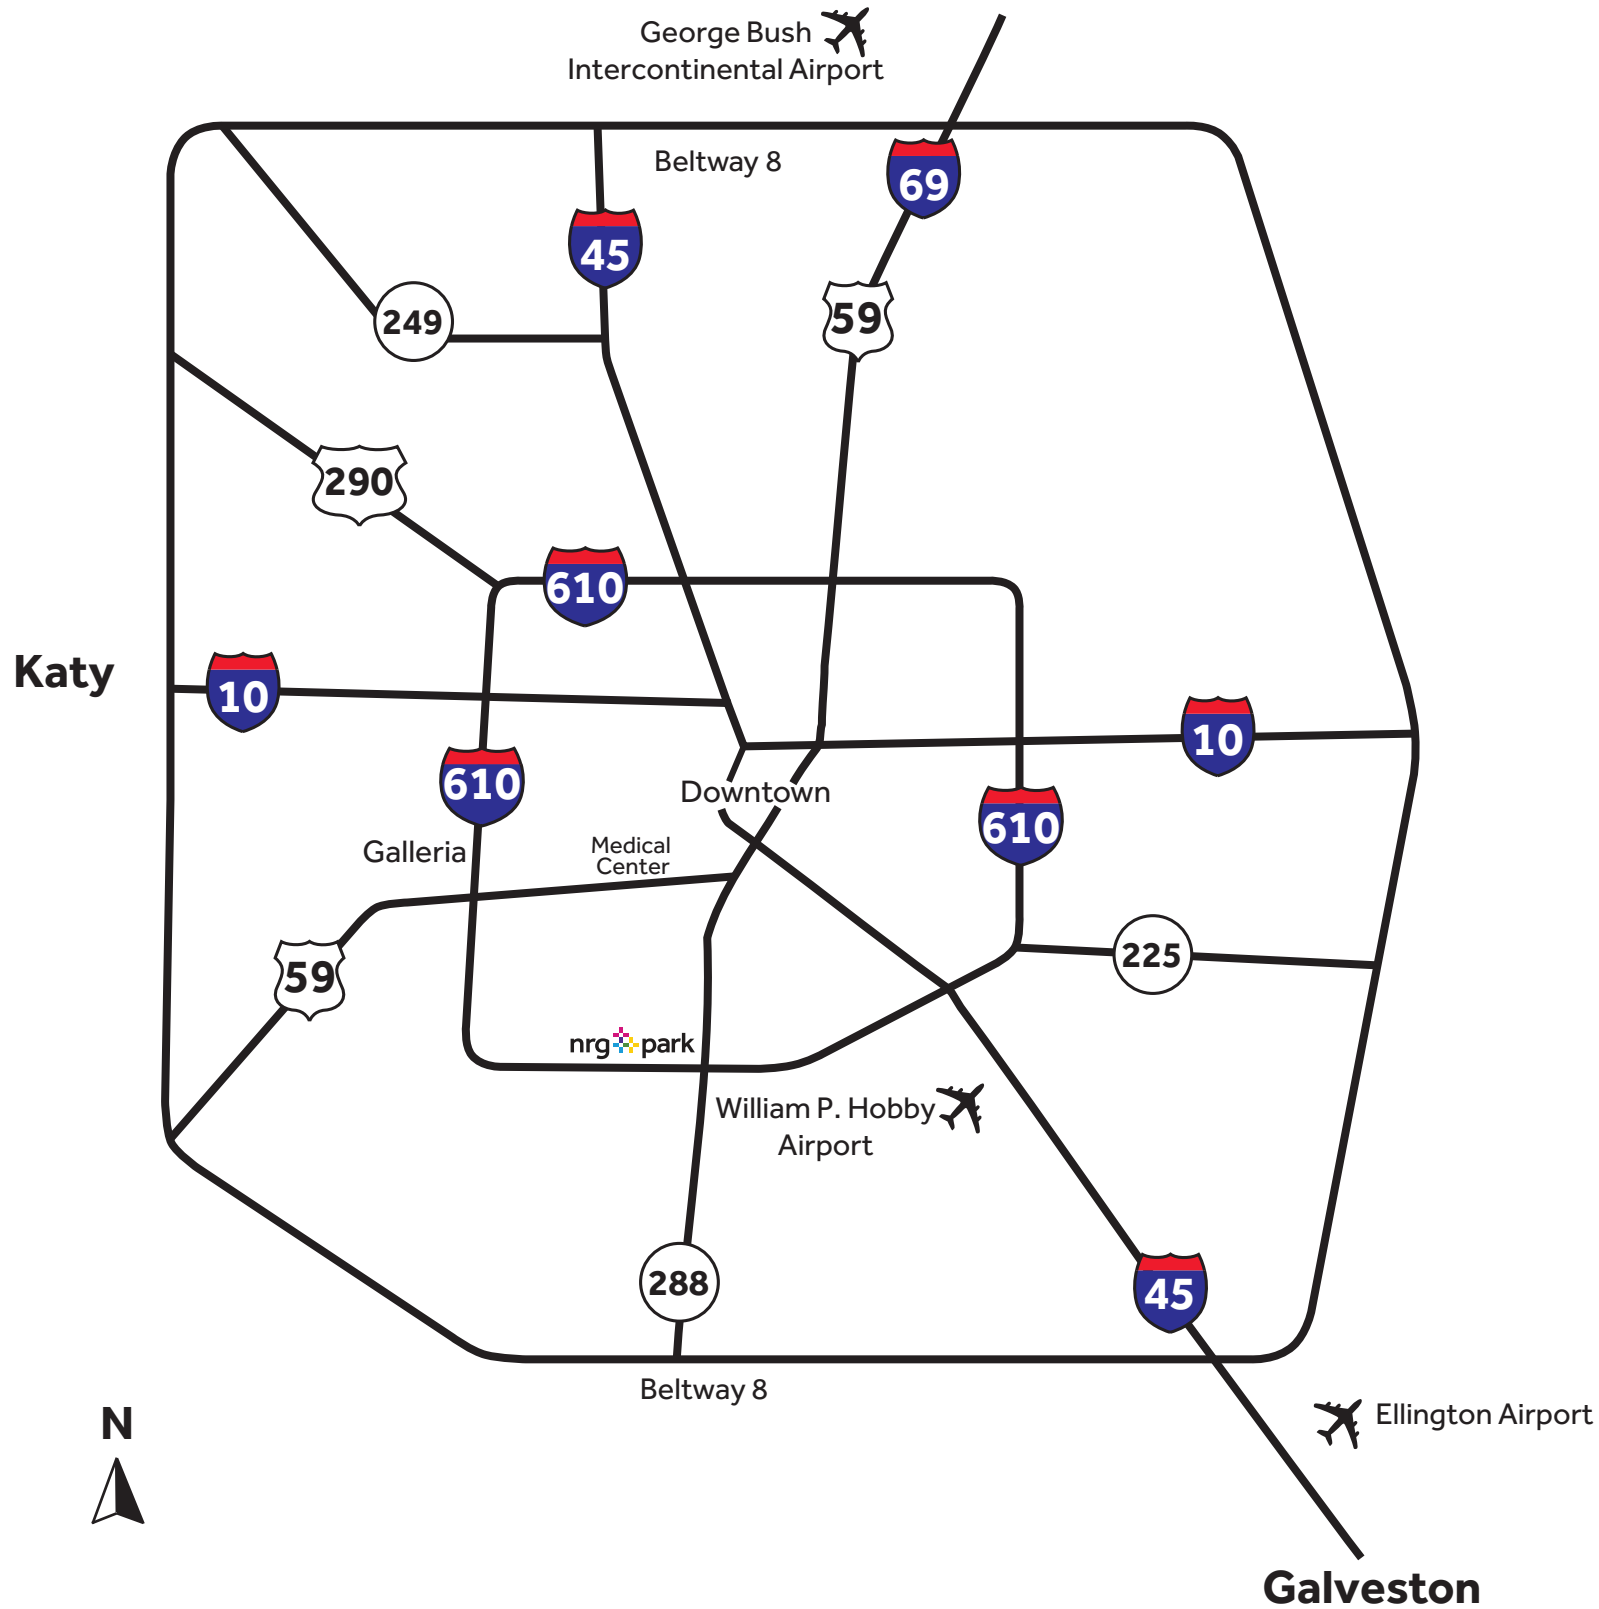

The Woodlands

From Hobby Airport

- Take Broadway to I-45 North
- Take I-45 (north) to 610 (west)
- Take 610 (west) to Fannin or South Main exit
- Exit and turn right on Fannin or South Main
- From Fannin turn left onto Naomi or Holly Hall
- From South Main turn right onto McNee
- Enter main gate at NRG Park

From Bush IAH Airport

- Take Hwy 59 (south) to Hwy 288 (south)
- Take Hwy 288 (south) to 610 Loop (west)
- Take 610 (west) to Fannin or South Main exit
- Exit and turn right on Fannin or South Main
- From Fannin turn left onto Naomi or Holly Hall
- From South Main turn right onto McNee
- Enter main gate at NRG Park

From Ellington Airport

- Turn right onto Galveston Rd/Hwy 3
- From Galveston Rd, turn left onto Farm to Market Rd 2553 W/Scarsdale Blvd
- Turn right onto the ramp to merge on to Interstate 45 N/Houston
- Take I-45 (north) to 610 (west)
- Take 610 (west) to Fannin or South Main exit
- Exit and turn right on Fannin or South Main
- From Fannin turn left onto Naomi or Holly Hall
- From South Main turn right onto McNee
- Enter main gate at NRG Park