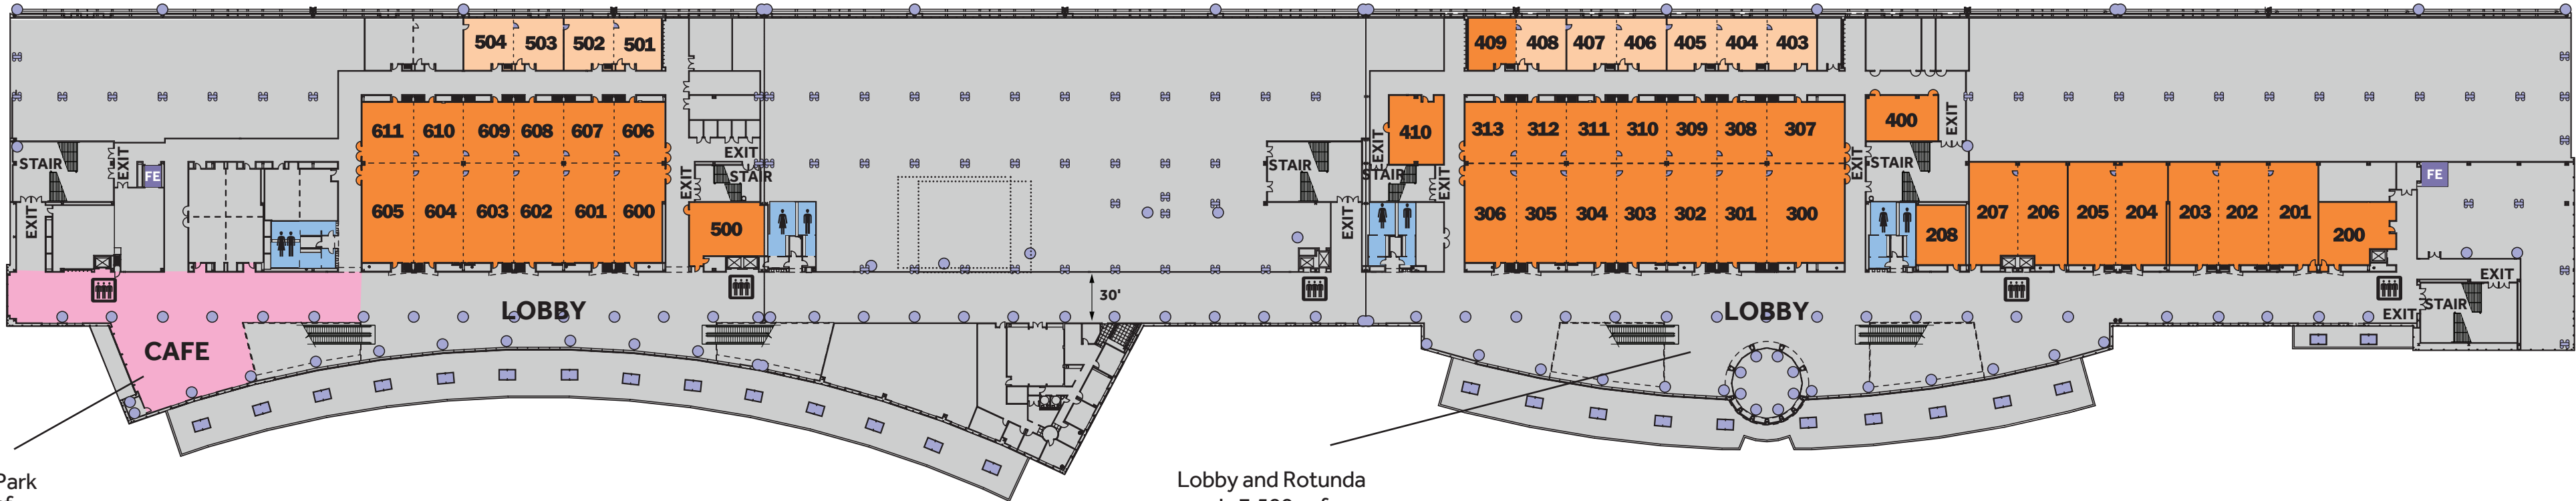

# Mezzanine Level

-  Elevator
-  Escalator
-  Freight Elevator
-  Meeting Rooms  
Ceiling height is 17 feet
-  These meeting rooms have windows that overlook the Exhibit Hall
-  Restrooms

Cafe on the Park is 9,818 gsf.

Lobby and Rotunda is 7,500 gsf.